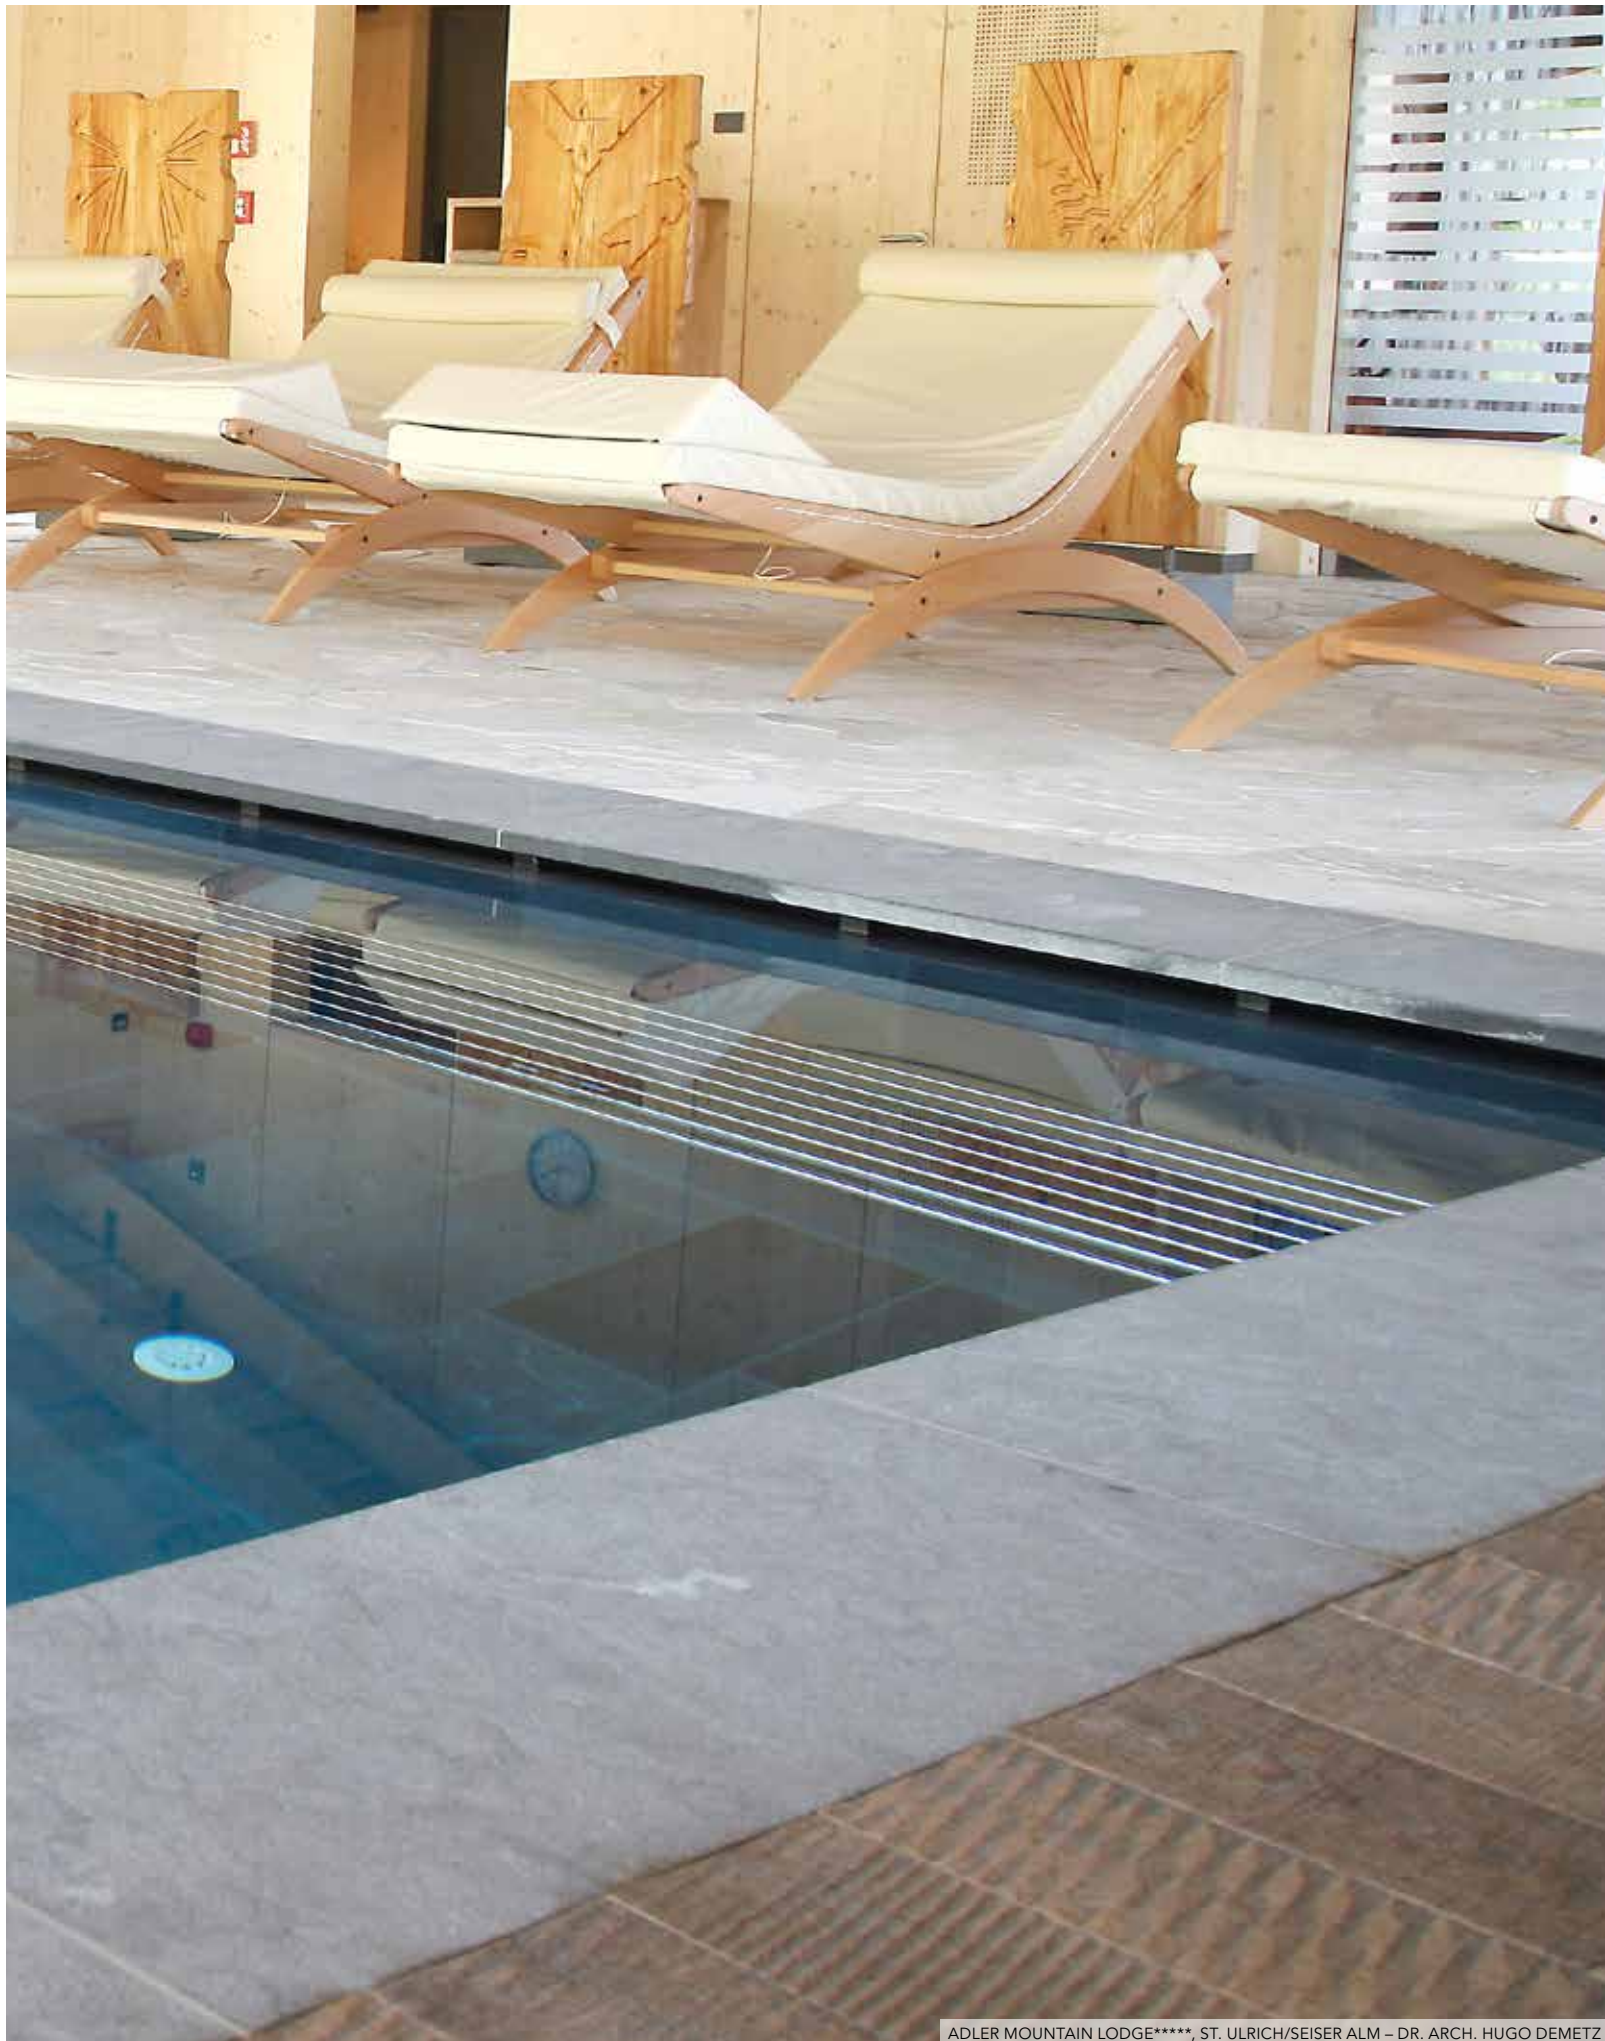

ADLER MOUNTAIN LODGE*****, ST. ULRICH/SEISER ALM – DR. ARCH. HUGO DEMETZ